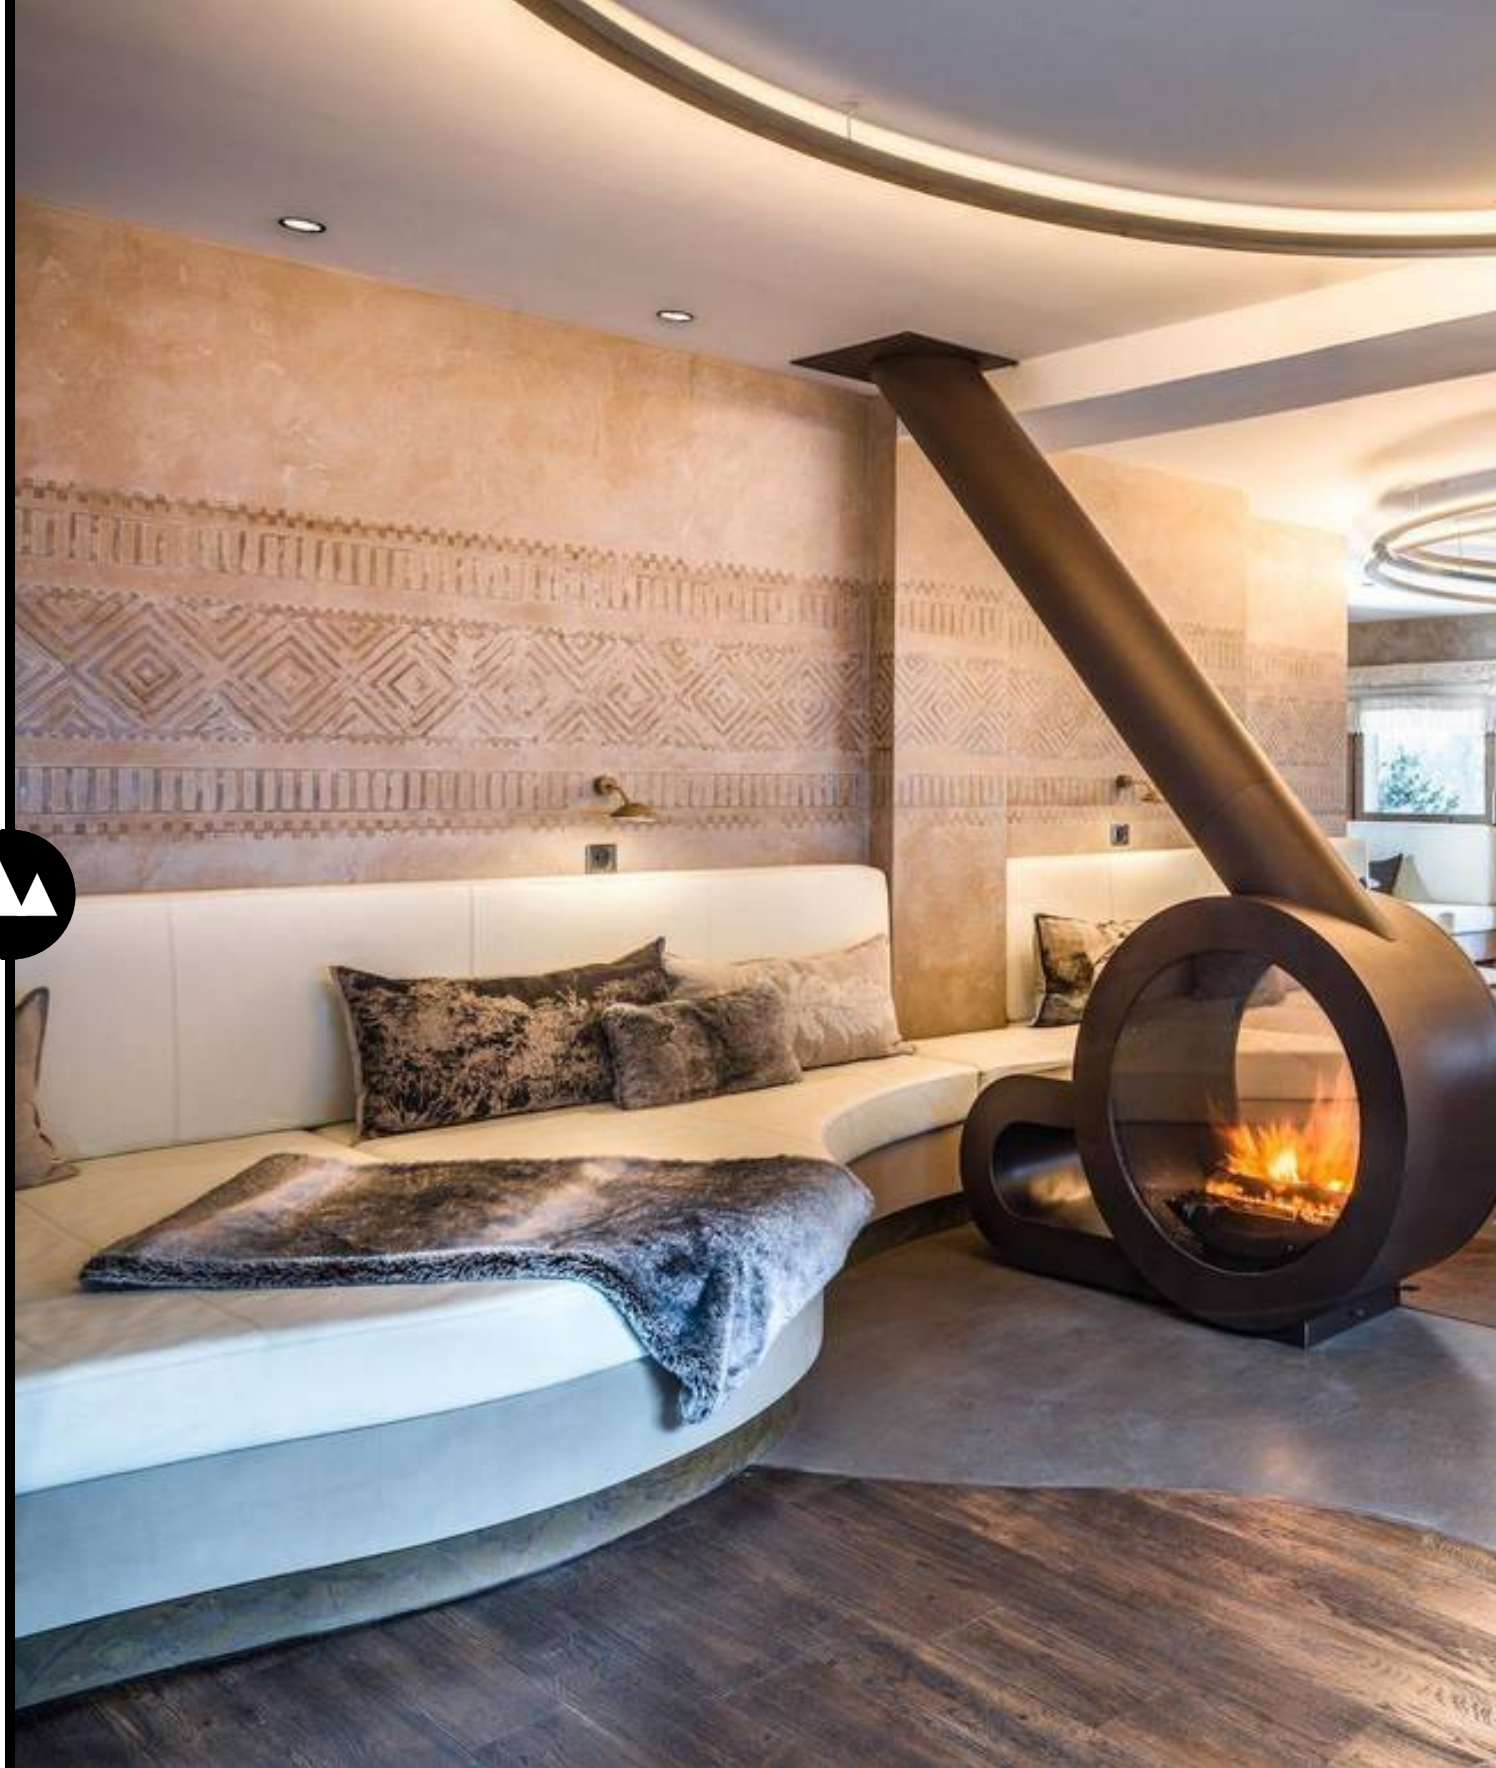

Meribel - Meribel Hamlets

A magnificent ultimate luxury chalet of 1000sqm surrounded by pine trees and located in the Raffort hamlet, only 300m from the Olympe gondola.

- Area : Le Raffort
- 7 bedroom(s)
- 14 adults
- 1000 m²
- WiFi : yes
- Half-board*
- Label Meribel

*Only the service is included. Food groceries are a supplement in order to adapt the menu to the guest's preferences.