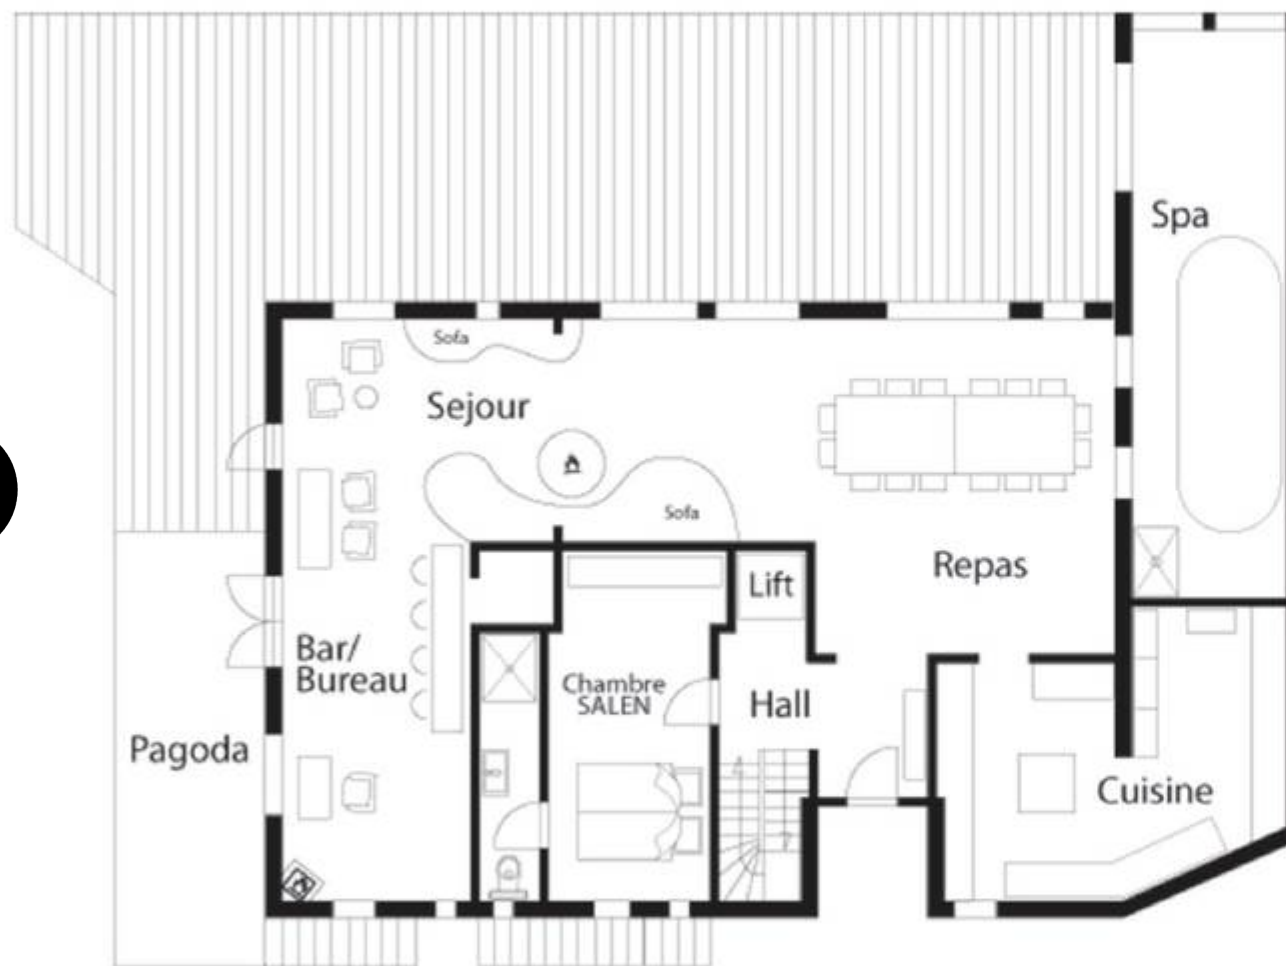

- Double or Twin bedroom : Bedroom 16m²
1 X Double bed seperable (180x200), TV
En-suite bathroom : Shower - Towel dryer - Toilet

Living rooms : Big dining / living area

- Closed fitted kitchen
- Professional kitchen
- Breakfast area
- Dining area
- Dining room
- Living room
- TV lounge
- Terrace

- Swimming pool

Ground floor

Bedroom(s)

On the Ground floor a livingroom with bar, lounge with it's fire-place, 40m² cinema ... Sauna, hammam ... fitness- and a massage room... all you need to feel good and to relax.

■ Suite :

1 X Double bed seperable (180x200), 1 X Sofa bed (90x200), TV

Independent bathroom(s)

1) Shower - Toilet

Living rooms :

- Reading lounge

Leisure area :

- Bar
- Relaxation area
- Hammam
- Cinema room
- Fitness room
- Game room
- Massage room
- Lounge with TV
- Sauna
- Massage table