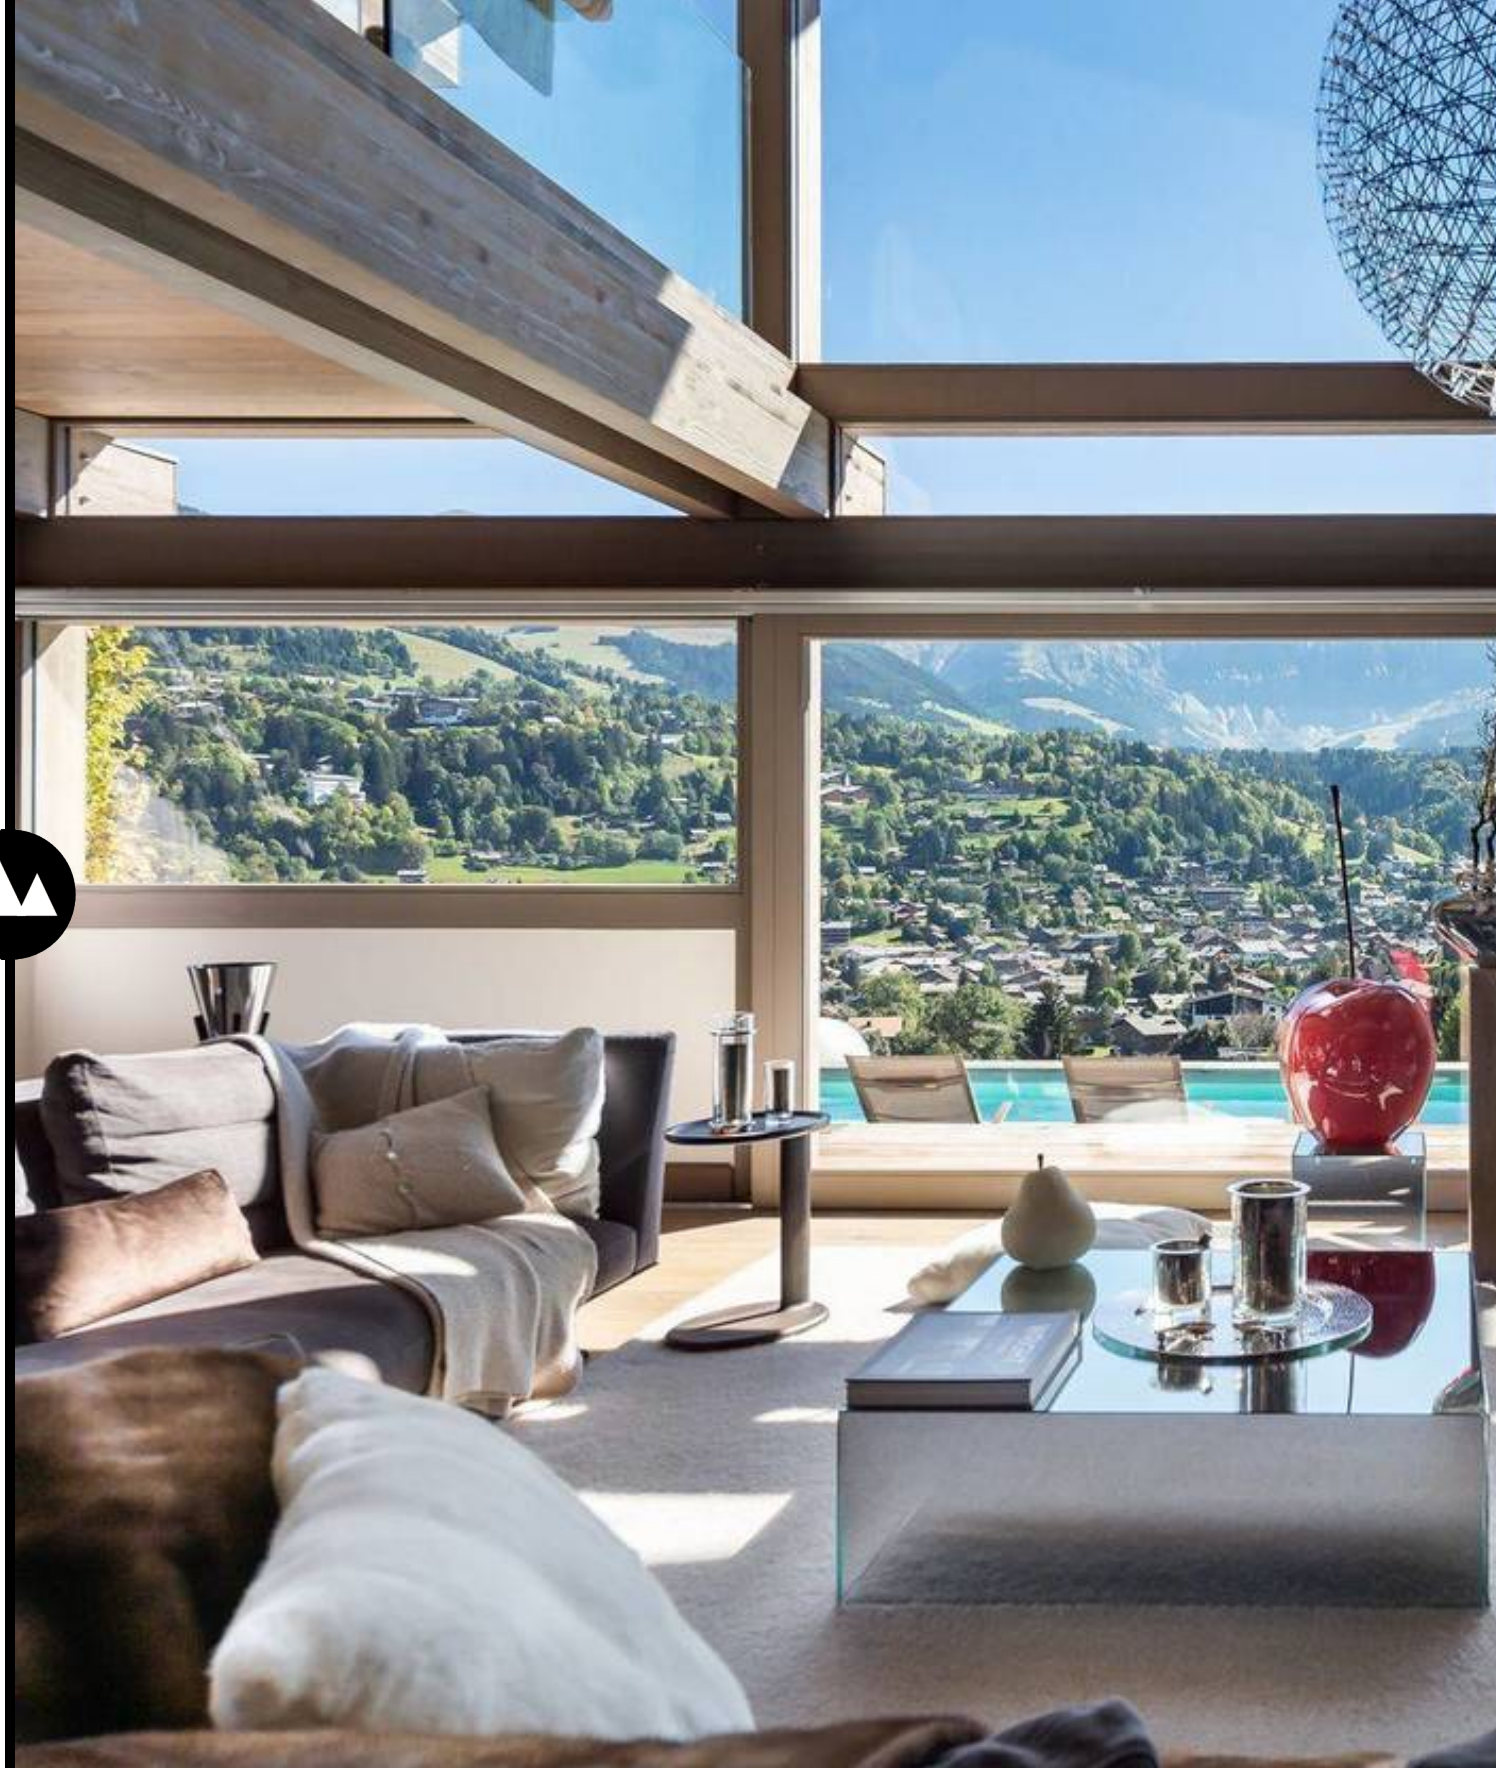

Megeve - Jaillet

5n exceptional chalet of 1200m², including a chalet master and a chalet guests. It can accommodate up to 15 people. It has many wellness areas, a heliport and quality hotel services.

- Area : Jaillet
- 7 bedroom(s)
- 12 adults
- 3 children (under 12)
- 1200 m²
- WiFi : yes
- Half-board*

*Only the service is included. Food groceries are a supplement in order to adapt the menu to the guest's preferences.