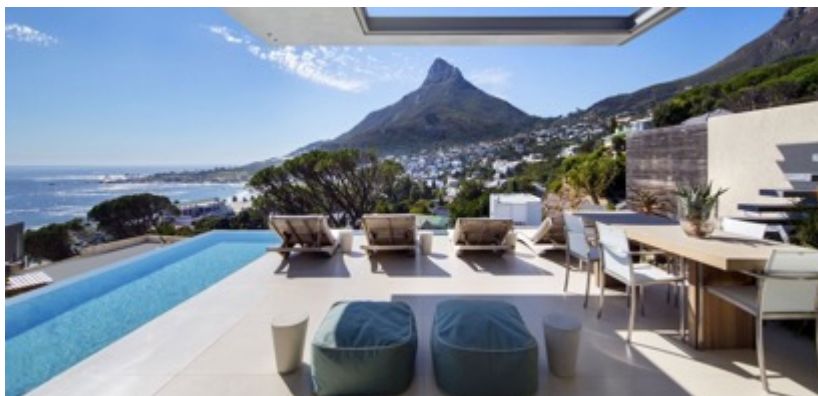

008 Bond Villa

Camps Bay, Cape Town

Sleeps	12
Bedrooms	6
En-suite bathrooms	6
Guest bathrooms	1

Staff & Services		Villa Description																																																							
Included	Available on request	The villa spans over two levels including six en-suite bedrooms and two large indoor/outdoor entertainment areas, each with rim flow pools. The seamless flow between the indoor and outdoor environments, makes one feel as if the ocean and mountain views are an extension of the actual villa.																																																							
Housekeeping	(Advance notice required)	<table border="1"> <thead> <tr> <th colspan="4">Features and amenities</th> </tr> </thead> <tbody> <tr> <td>Accommodates (max)</td> <td>12</td> <td>2 x 6 seater dining</td> <td>✓</td> </tr> <tr> <td>Bedrooms</td> <td>6</td> <td>Espresso machine</td> <td>✓</td> </tr> <tr> <td colspan="2">..2 with King size beds</td> <td>Fireplace</td> <td>✓</td> </tr> <tr> <td colspan="2">..4 with Queen size beds</td> <td>Air-conditioning</td> <td>✓</td> </tr> <tr> <td colspan="2">..all with air-conditioning</td> <td>Heating</td> <td>✓</td> </tr> <tr> <td colspan="2">..all with views</td> <td>Apple TV</td> <td>✓</td> </tr> <tr> <td colspan="2">..1 with private terrace</td> <td>Sauna</td> <td>✓</td> </tr> <tr> <td>Bathrooms en-suite</td> <td>6</td> <td>Steam room</td> <td>✓</td> </tr> <tr> <td colspan="2">..4 with a shower and bath</td> <td>Massage beds</td> <td></td> </tr> <tr> <td colspan="2">..2 with a shower only</td> <td>Security system</td> <td>✓</td> </tr> <tr> <td>Guest bathrooms</td> <td>1</td> <td>Sound system</td> <td>✓</td> </tr> <tr> <td colspan="2">Fully equipped kitchen</td> <td>✓</td> <td></td> </tr> </tbody> </table>				Features and amenities				Accommodates (max)	12	2 x 6 seater dining	✓	Bedrooms	6	Espresso machine	✓	..2 with King size beds		Fireplace	✓	..4 with Queen size beds		Air-conditioning	✓	..all with air-conditioning		Heating	✓	..all with views		Apple TV	✓	..1 with private terrace		Sauna	✓	Bathrooms en-suite	6	Steam room	✓	..4 with a shower and bath		Massage beds		..2 with a shower only		Security system	✓	Guest bathrooms	1	Sound system	✓	Fully equipped kitchen		✓	
Features and amenities																																																									
Accommodates (max)	12					2 x 6 seater dining	✓																																																		
Bedrooms	6					Espresso machine	✓																																																		
..2 with King size beds						Fireplace	✓																																																		
..4 with Queen size beds						Air-conditioning	✓																																																		
..all with air-conditioning						Heating	✓																																																		
..all with views						Apple TV	✓																																																		
..1 with private terrace						Sauna	✓																																																		
Bathrooms en-suite	6					Steam room	✓																																																		
..4 with a shower and bath		Massage beds																																																							
..2 with a shower only		Security system	✓																																																						
Guest bathrooms	1	Sound system	✓																																																						
Fully equipped kitchen		✓																																																							
Concierge	Activities and excursions																																																								
Unlimited Wifi	Baby sitting and au pair																																																								
Breakfast	Butler and/or chef																																																								
	Dry cleaning																																																								
	Personal security																																																								
	Personal trainer																																																								
	Personal shopping																																																								
	Spa and beauty treatments																																																								
	Villa pre-stocking																																																								
Nearby		<table border="1"> <thead> <tr> <th colspan="2">Outdoor features</th> <th colspan="2">Beach access</th> </tr> </thead> <tbody> <tr> <td colspan="2">2 x pools</td> <td colspan="2">15 minute walk to Clifton Beach</td> </tr> <tr> <td colspan="2">Alfresco dining</td> <td colspan="2">10 minute walk to Camps Bay Beach</td> </tr> <tr> <td colspan="2">Terrace</td> <td colspan="2">Airport</td> </tr> <tr> <td colspan="2">Barbecue</td> <td colspan="2">40 minute drive</td> </tr> <tr> <td colspan="2">Pool loungers</td> <td colspan="2"></td> </tr> <tr> <td colspan="2">Sea view</td> <td colspan="2"></td> </tr> </tbody> </table>				Outdoor features		Beach access		2 x pools		15 minute walk to Clifton Beach		Alfresco dining		10 minute walk to Camps Bay Beach		Terrace		Airport		Barbecue		40 minute drive		Pool loungers				Sea view																											
Outdoor features		Beach access																																																							
2 x pools		15 minute walk to Clifton Beach																																																							
Alfresco dining		10 minute walk to Camps Bay Beach																																																							
Terrace		Airport																																																							
Barbecue		40 minute drive																																																							
Pool loungers																																																									
Sea view																																																									
15 minute drive to Lion's Head																																																									
20 minute drive to V & A Waterfront																																																									
18 minute drive to Cape Town City Centre																																																									
15 minute drive to Table Mountain																																																									
45 minute drive to Cape Winelands																																																									
35 minute drive to Constantia Wine Route																																																									
Villa policies																																																									
Maximum 12 guests																																																									
Non-smoking																																																									
Security deposit	Check in: 14h00 Check out: 11h00																																																								
Social events on request																																																									
All bookings subject to final approval by owner																																																									